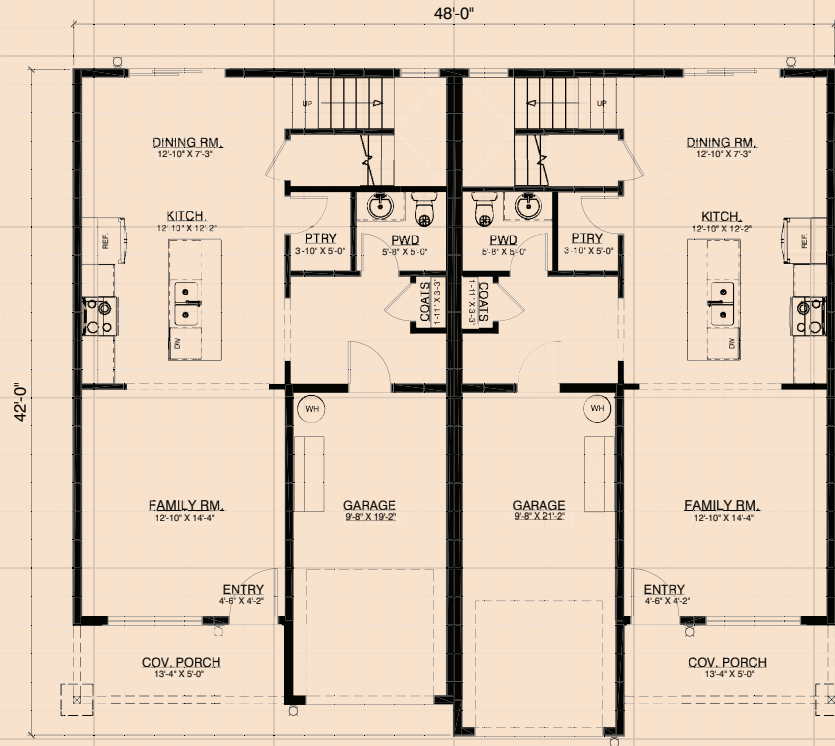

## PLAN DETAILS

Plan Type: Multi-level Duplex  
 Bedrooms: 3 Bed x 2  
 Baths: 2.5 Bath x 2  
 Garage: 1 Car x 2  
 Footprint: 48' x 42'  
 Living Area: 3092 sq. ft.  
 Main Floor: 1381 sq. ft.  
 Second Floor: 1711 sq. ft.

## FIRST FLOOR