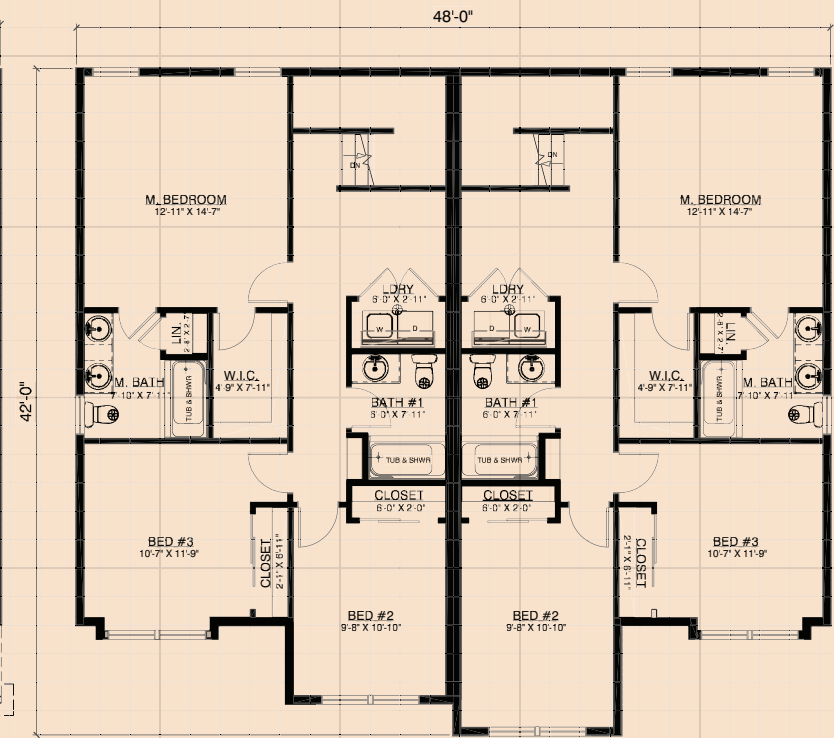

SECOND FLOOR

Artist rendering and/or plan may show optional features not included in base price.

On Your Lot Home Builder in Washington and W Oregon

www.TrueBuiltHome.com